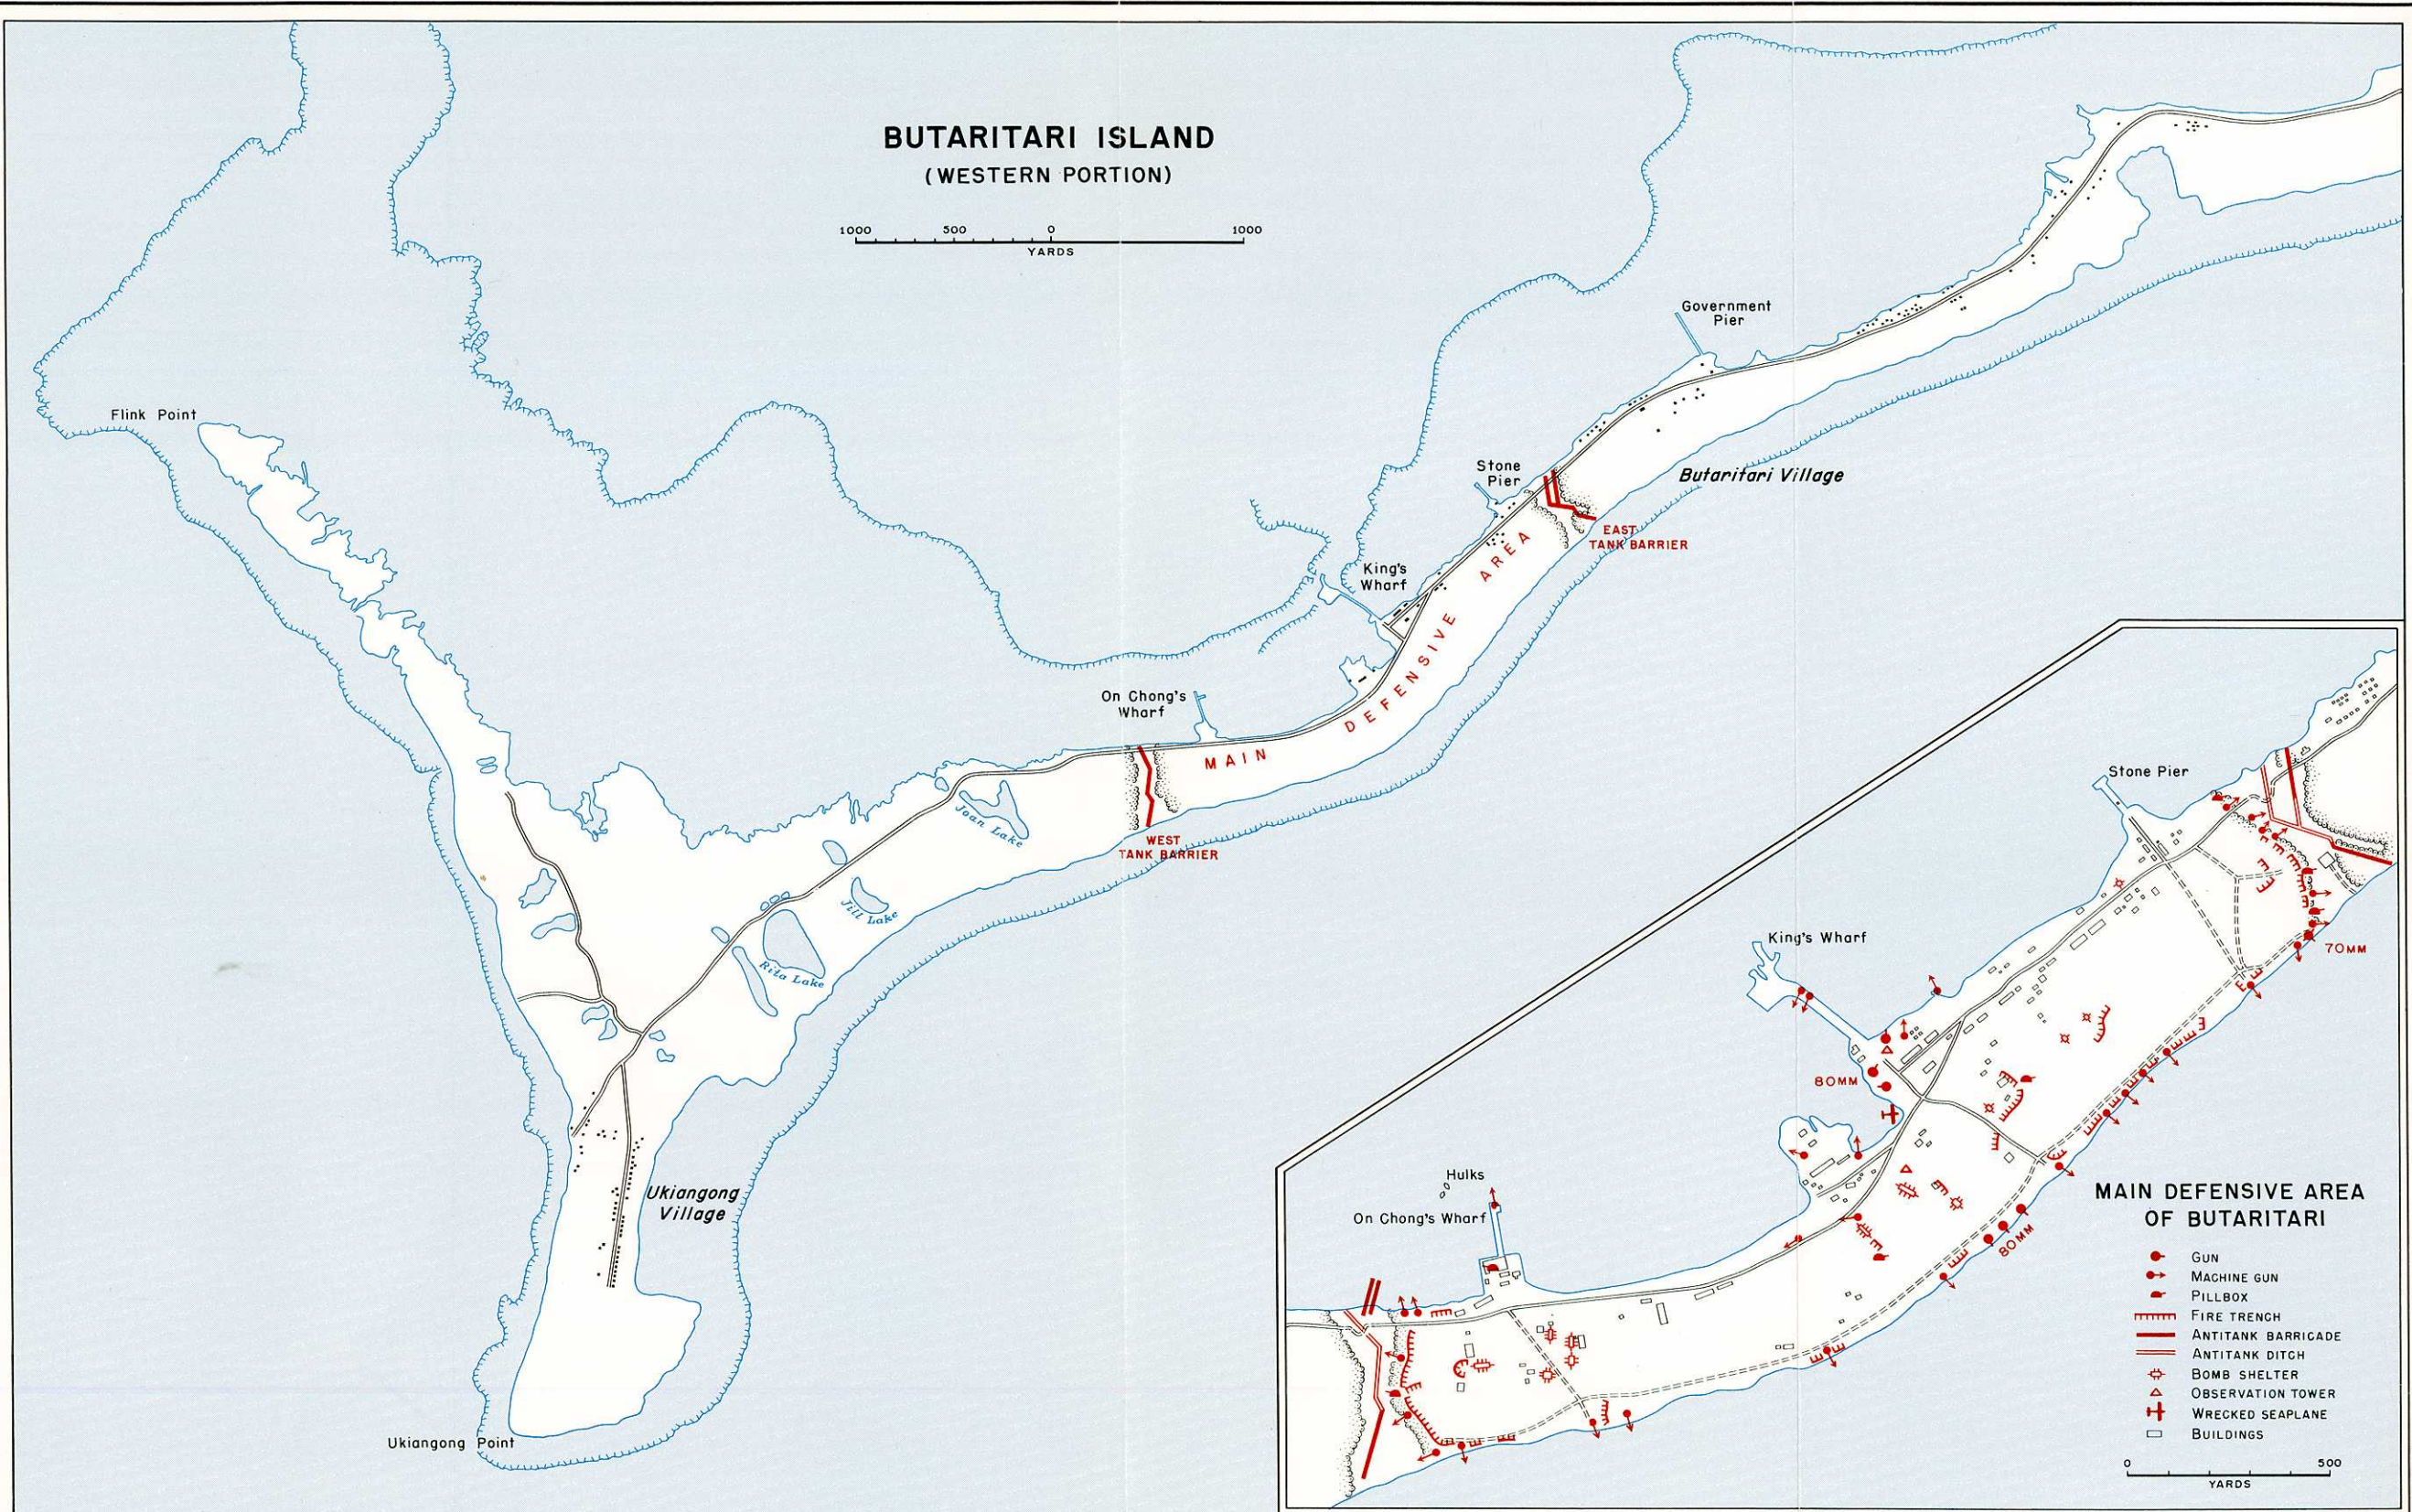

BUTARITARI ISLAND (WESTERN PORTION)

MAIN DEFENSIVE AREA OF BUTARITARI

- GUN
- MACHINE GUN
- PILLBOX
- FIRE TRENCH
- ANTITANK BARRICADE
- ANTITANK DITCH
- BOMB SHELTER
- OBSERVATION TOWER
- WRECKED SEAPLANE
- BUILDINGS